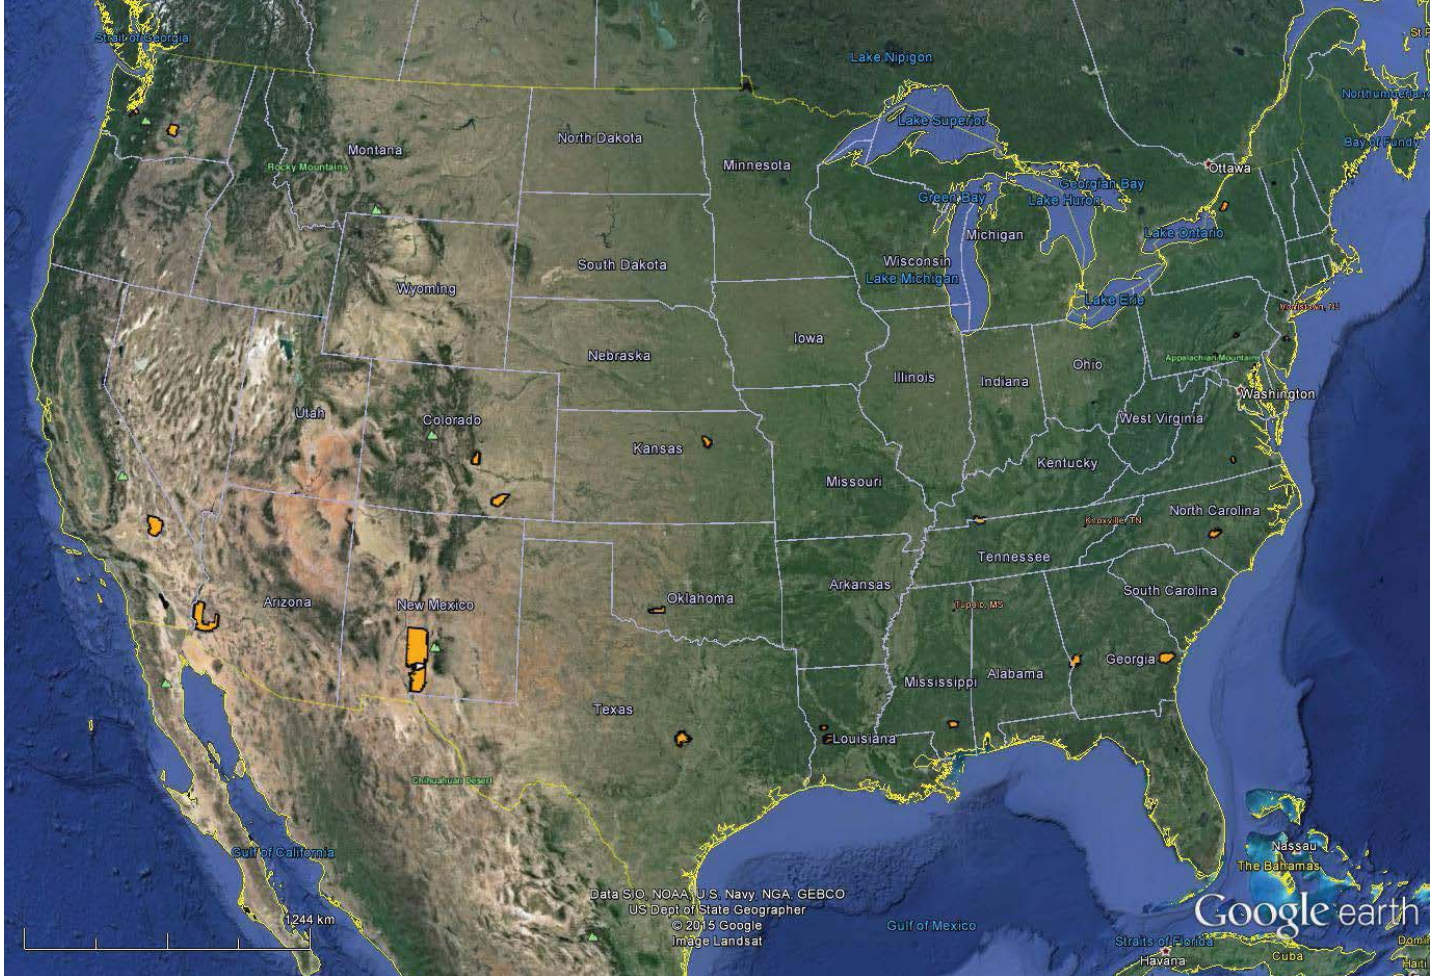

ENCLOSURE 2

INTRODUCTION

This enclosure provides exclusion zones (shown in orange) for the ground-based radars operating adjacent to the 3550-3650 MHz band.

Figure 1. Ground-Based Radar Exclusion Zone Lower 48 States

Figure 2. Ground-Based Radar Exclusion Zone Upper West Coast

Figure 3. Ground-Based Radar Exclusion Zone Middle West Coast

Figure 4. Ground-Based Radar Exclusion Zone Upper Central

Figure 5. Ground-Based Radar Exclusion Zone Lower Central

Figure 6. Ground-Based Radar Exclusion Zone Upper East Coast

Figure 7. Ground-Based Radar Exclusion Zone Middle East Coast

Figure 8. Ground-Based Radar Exclusion Zone Lower East Coast