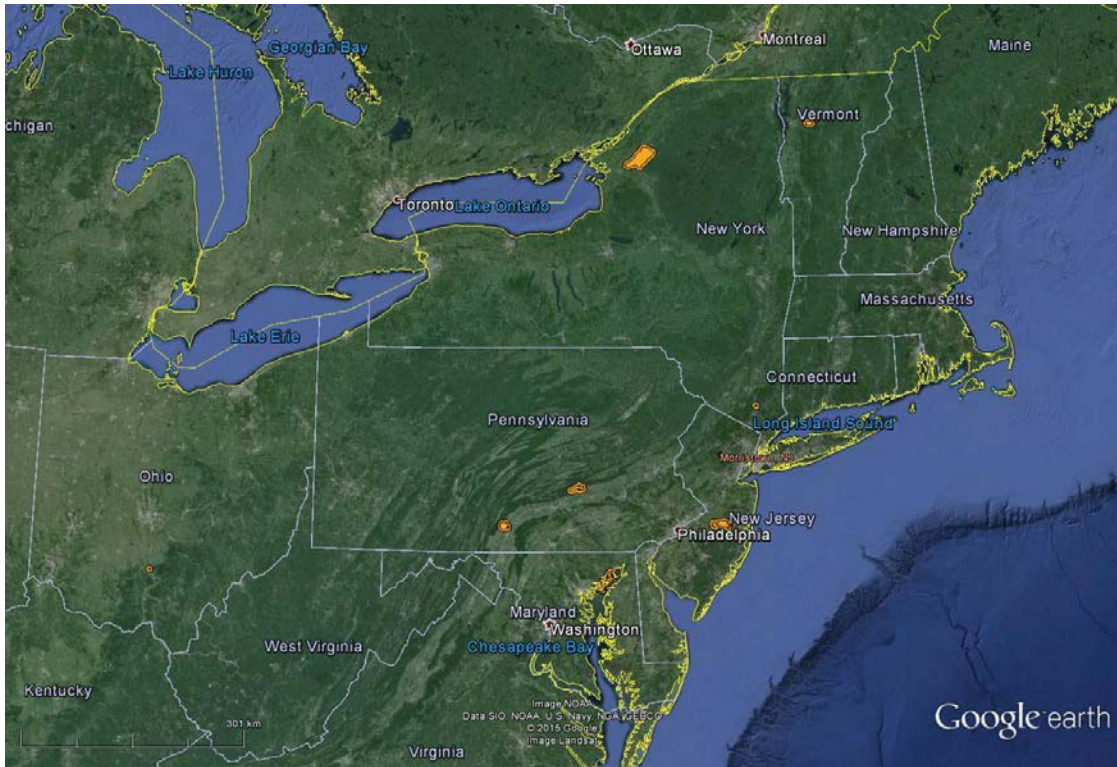

ENCLOSURE 2

INTRODUCTION

This enclosure provides exclusion zones (shown in orange) for the ground-based radars operating adjacent to the 3550-3650 MHz band.

Figure 1. Ground-Based Radar Exclusion Zone Lower 48 States

Figure 2. Ground-Based Radar Exclusion Zone Upper West Coast

Figure 3. Ground-Based Radar Exclusion Zone Middle West Coast

Figure 4. Ground-Based Radar Exclusion Zone Upper Central

Figure 5. Ground-Based Radar Exclusion Zone Lower Central

Figure 6. Ground-Based Radar Exclusion Zone Upper East Coast

Figure 7. Ground-Based Radar Exclusion Zone Middle East Coast

Figure 8. Ground-Based Radar Exclusion Zone Lower East Coast