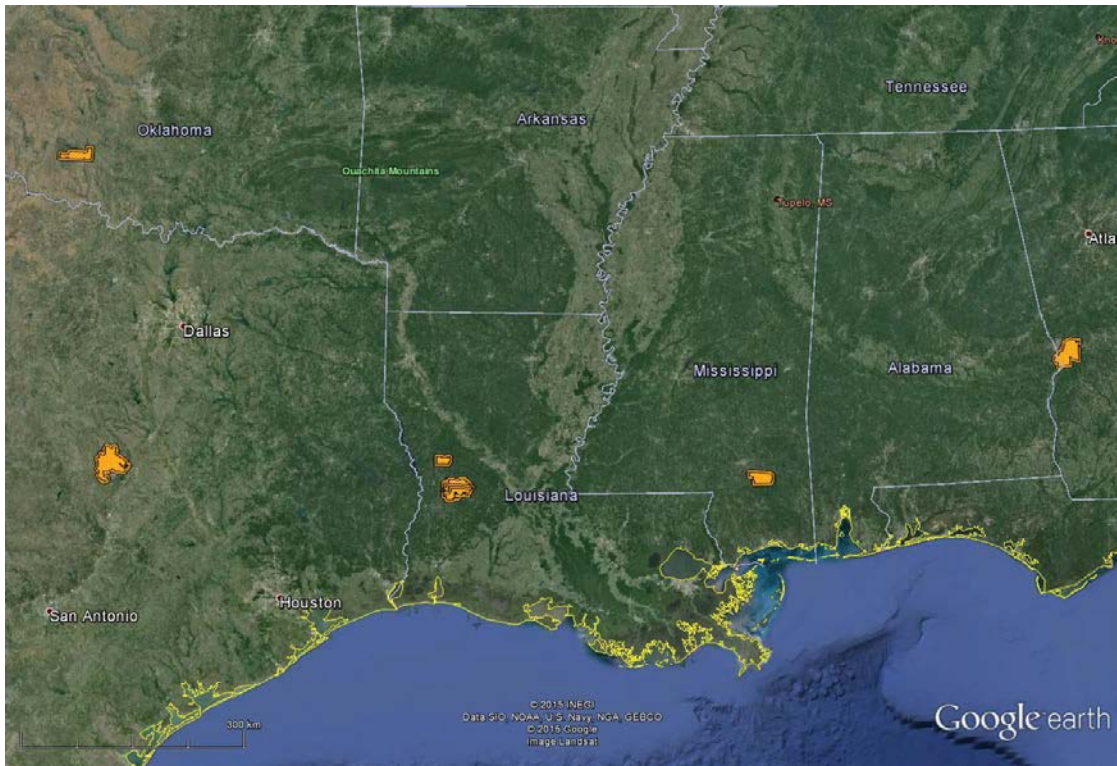

ENCLOSURE 2

INTRODUCTION

This enclosure provides exclusion zones (shown in orange) for the ground-based radars operating adjacent to the 3550-3650 MHz band.

Figure 1. Ground-Based Radar Exclusion Zone Lower 48 States

Figure 2. Ground-Based Radar Exclusion Zone Upper West Coast

Figure 3. Ground-Based Radar Exclusion Zone Middle West Coast

Figure 4. Ground-Based Radar Exclusion Zone Upper Central

Figure 5. Ground-Based Radar Exclusion Zone Lower Central

Figure 6. Ground-Based Radar Exclusion Zone Upper East Coast

Figure 7. Ground-Based Radar Exclusion Zone Middle East Coast

Figure 8. Ground-Based Radar Exclusion Zone Lower East Coast