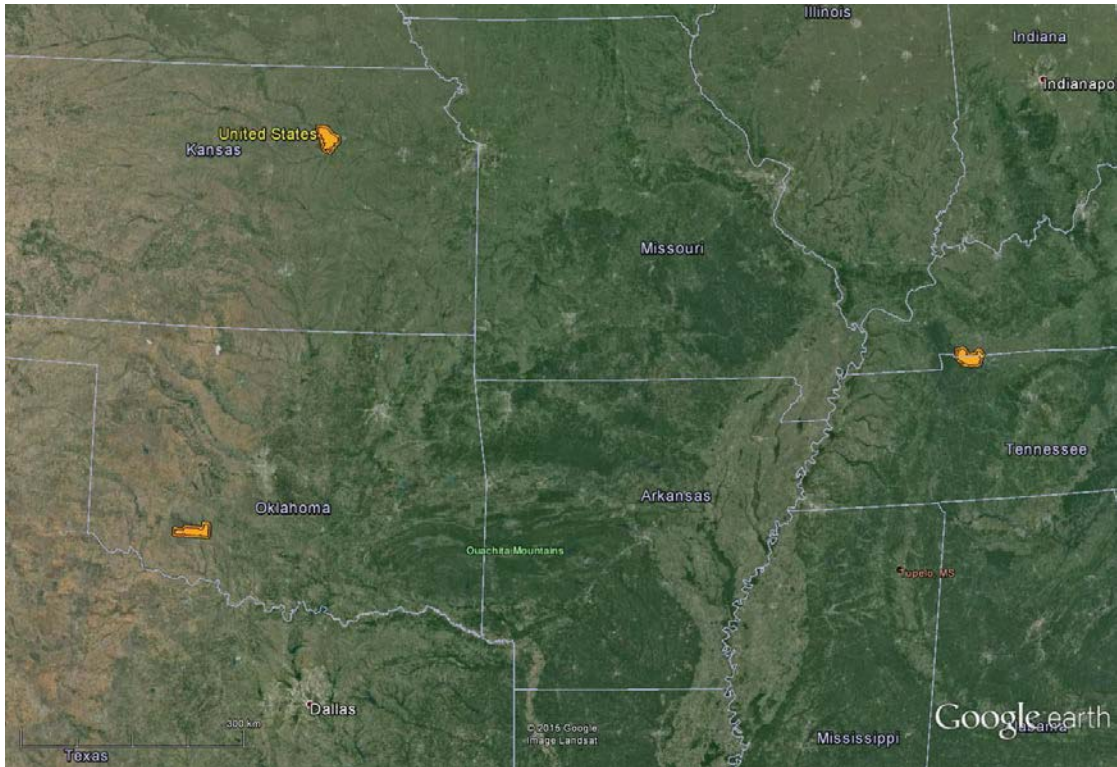

ENCLOSURE 2

INTRODUCTION

This enclosure provides exclusion zones (shown in orange) for the ground-based radars operating adjacent to the 3550-3650 MHz band.

Figure 1. Ground-Based Radar Exclusion Zone Lower 48 States

Figure 2. Ground-Based Radar Exclusion Zone Upper West Coast

Figure 3. Ground-Based Radar Exclusion Zone Middle West Coast

Figure 4. Ground-Based Radar Exclusion Zone Upper Central

Figure 5. Ground-Based Radar Exclusion Zone Lower Central

Figure 6. Ground-Based Radar Exclusion Zone Upper East Coast

Figure 7. Ground-Based Radar Exclusion Zone Middle East Coast

Figure 8. Ground-Based Radar Exclusion Zone Lower East Coast