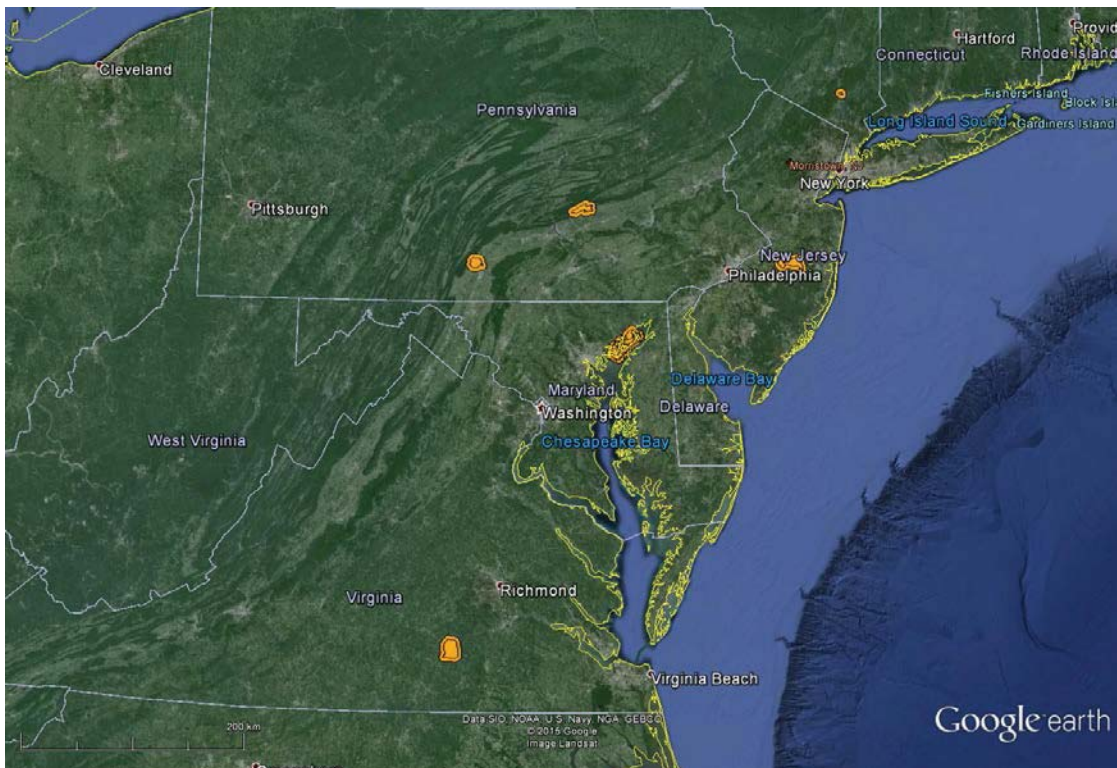

ENCLOSURE 2

INTRODUCTION

This enclosure provides exclusion zones (shown in orange) for the ground-based radars operating adjacent to the 3550-3650 MHz band.

Figure 1. Ground-Based Radar Exclusion Zone Lower 48 States

Figure 2. Ground-Based Radar Exclusion Zone Upper West Coast

Figure 3. Ground-Based Radar Exclusion Zone Middle West Coast

Figure 4. Ground-Based Radar Exclusion Zone Upper Central

Figure 5. Ground-Based Radar Exclusion Zone Lower Central

Figure 6. Ground-Based Radar Exclusion Zone Upper East Coast

Figure 7. Ground-Based Radar Exclusion Zone Middle East Coast

Figure 8. Ground-Based Radar Exclusion Zone Lower East Coast