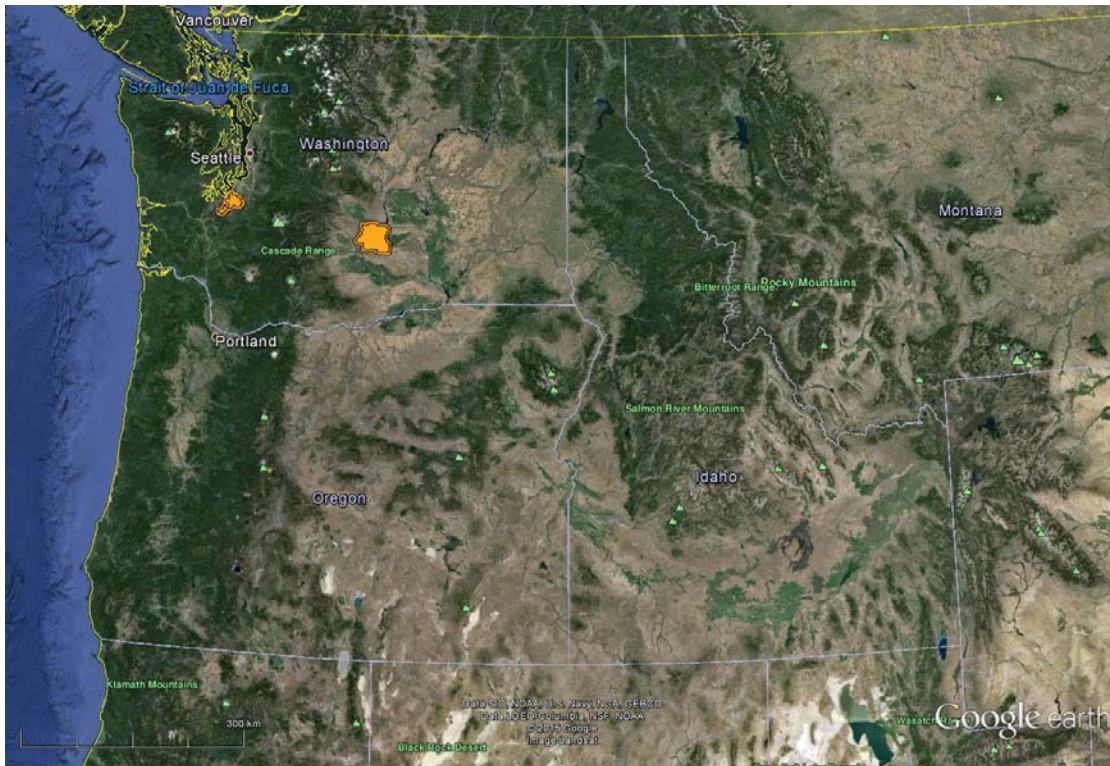

ENCLOSURE 2

INTRODUCTION

This enclosure provides exclusion zones (shown in orange) for the ground-based radars operating adjacent to the 3550-3650 MHz band.

Figure 1. Ground-Based Radar Exclusion Zone Lower 48 States

Figure 2. Ground-Based Radar Exclusion Zone Upper West Coast

Figure 3. Ground-Based Radar Exclusion Zone Middle West Coast

Figure 4. Ground-Based Radar Exclusion Zone Upper Central

Figure 5. Ground-Based Radar Exclusion Zone Lower Central