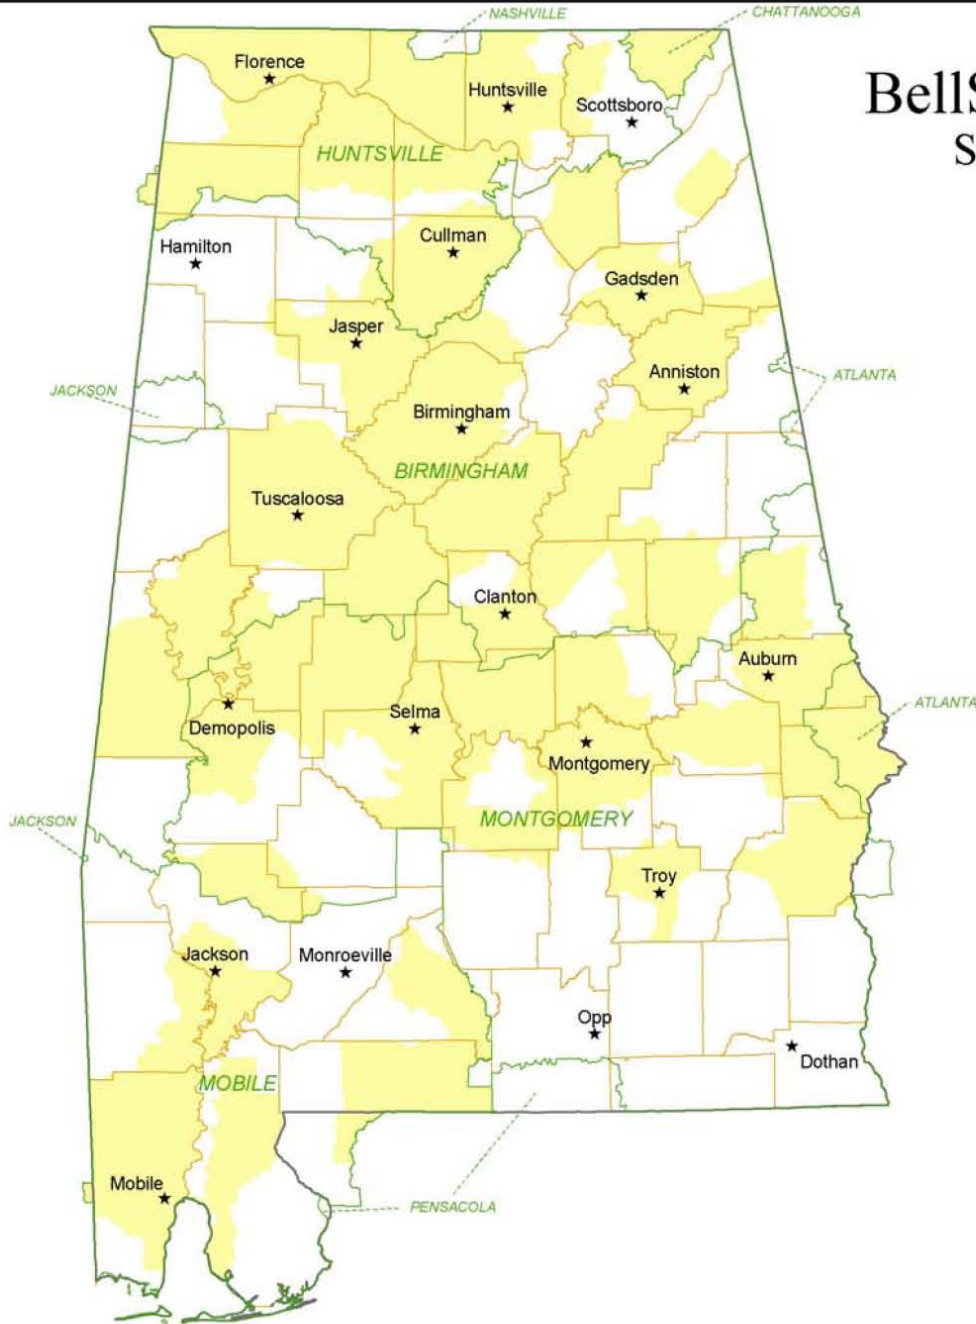

# BellSouth Telecommunications Service Territory Alabama 2004

## Legend

- ★ City
- LATA Boundary
- County Boundary
- State Boundary
- BellSouth Service Territory

0 15 30 60 Miles