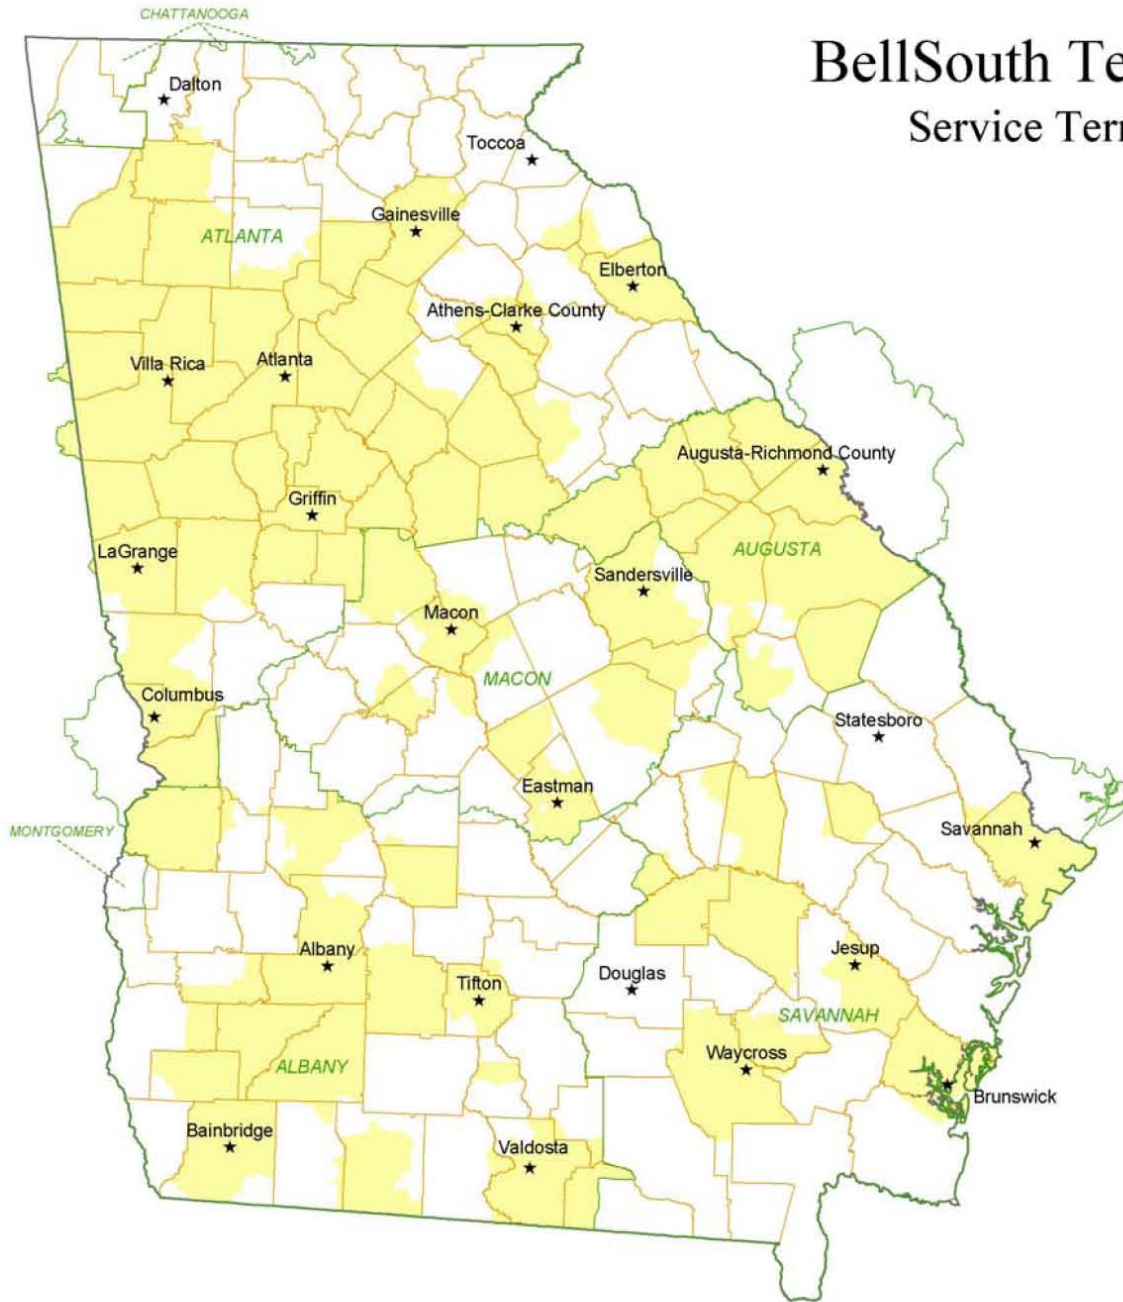

BellSouth Telecommunications Service Territory Georgia 2004

Legend

- ★ City
- LATA Boundary
- County Boundary
- State Boundary
- BellSouth Service Territory

0 15 30 60 Miles