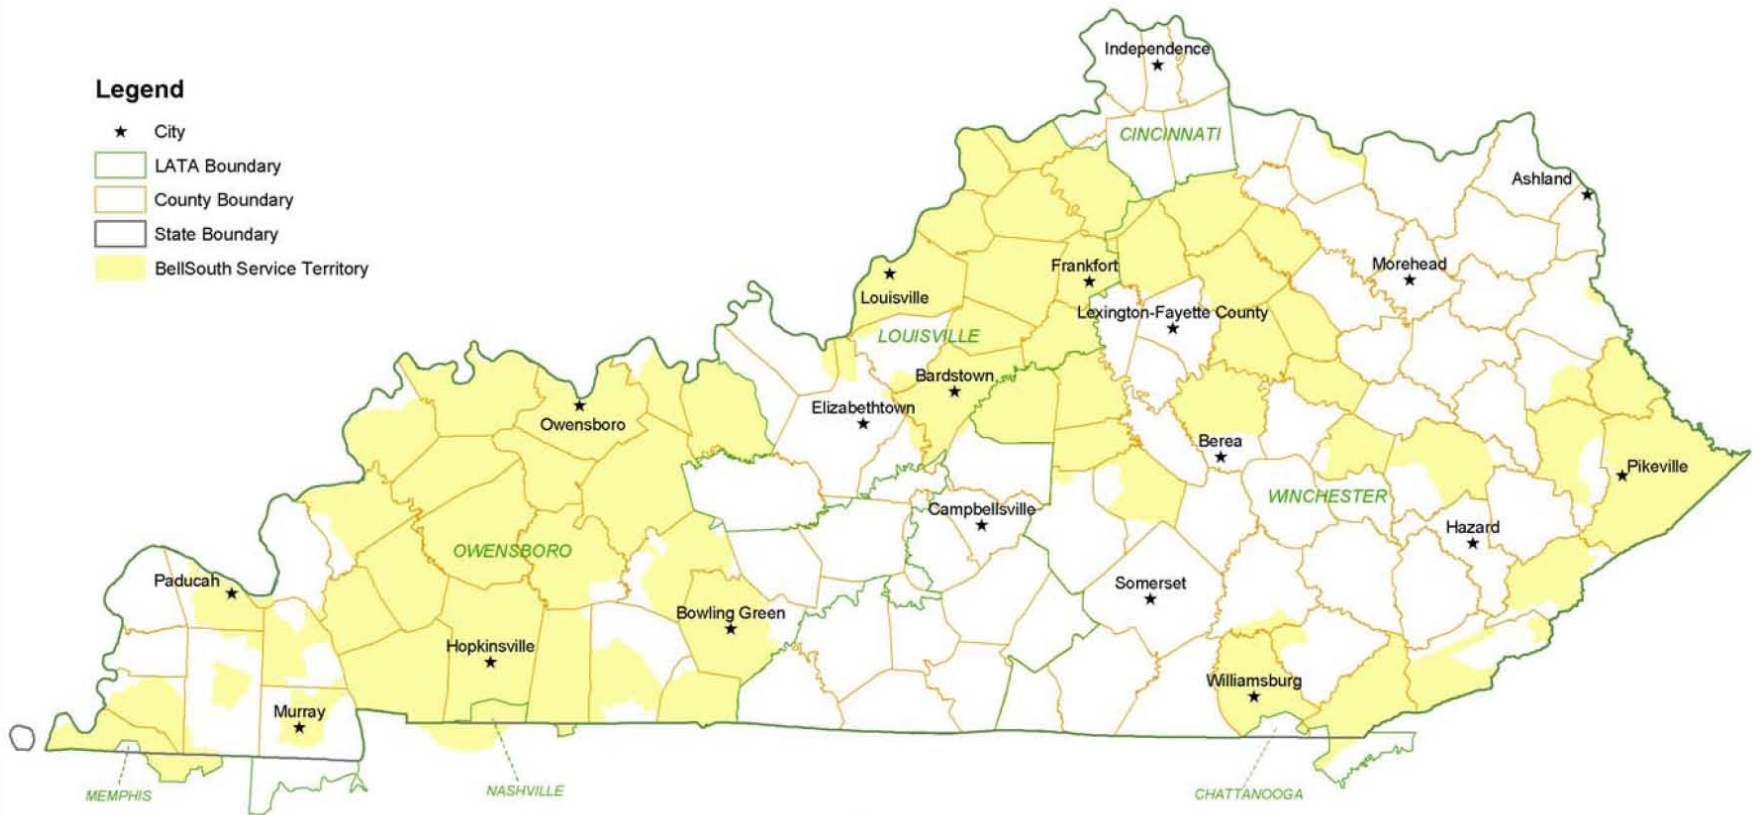

BellSouth Telecommunications

Service Territory Kentucky 2004

Legend

- ★ City
- LATA Boundary
- County Boundary
- State Boundary
- BellSouth Service Territory

0 12.5 25 50 Miles