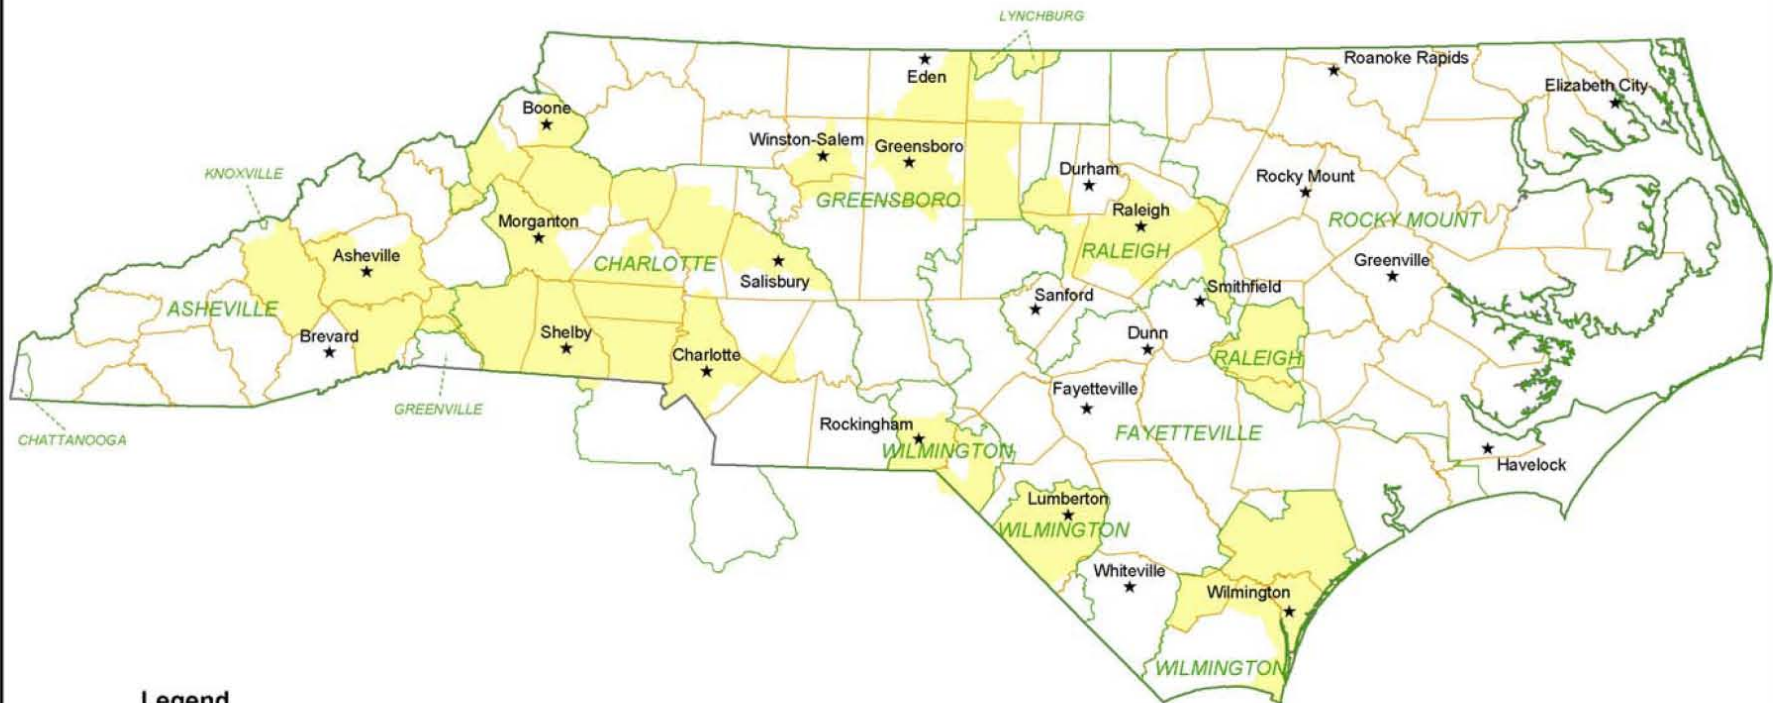

## Legend

- ★ City
- LATA Boundary
- County Boundary
- State Boundary
- BellSouth Service Territory

0 15 30 60 Miles

### Legend

- ★ City
- LATA Boundary
- County Boundary
- State Boundary
- BellSouth Service Territory

0 15 30 60 Miles

### Legend

- ★ City
- LATA Boundary
- County Boundary
- State Boundary
- BellSouth Service Territory