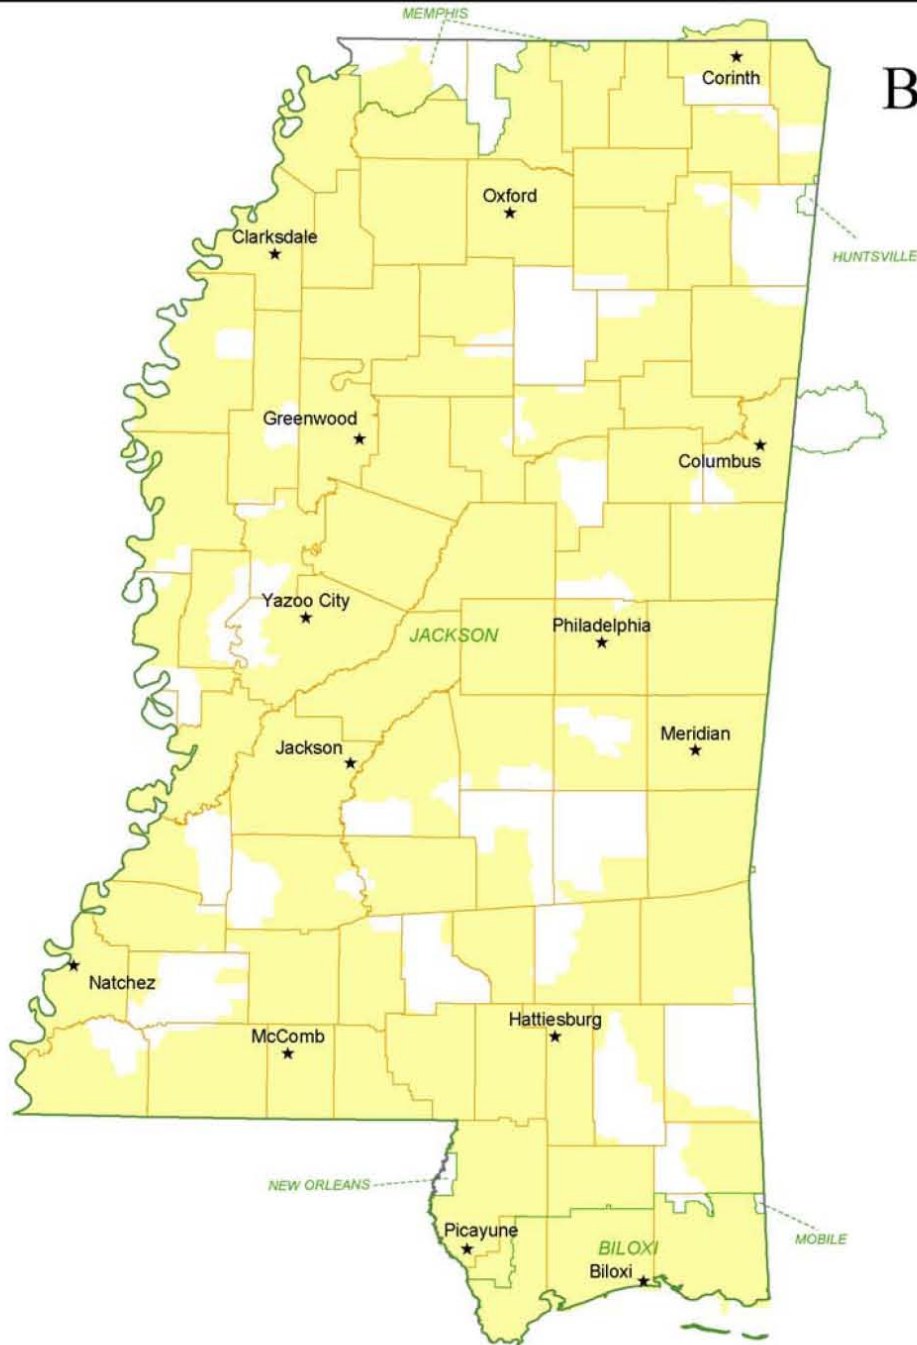

# BellSouth Telecommunications Service Territory Mississippi 2004

## Legend

- ★ City
- LATA Boundary
- County Boundary
- State Boundary
- BellSouth Service Territory

0 15 30 60 Miles

### Legend

- ★ City
- LATA Boundary
- County Boundary
- State Boundary
- BellSouth Service Territory