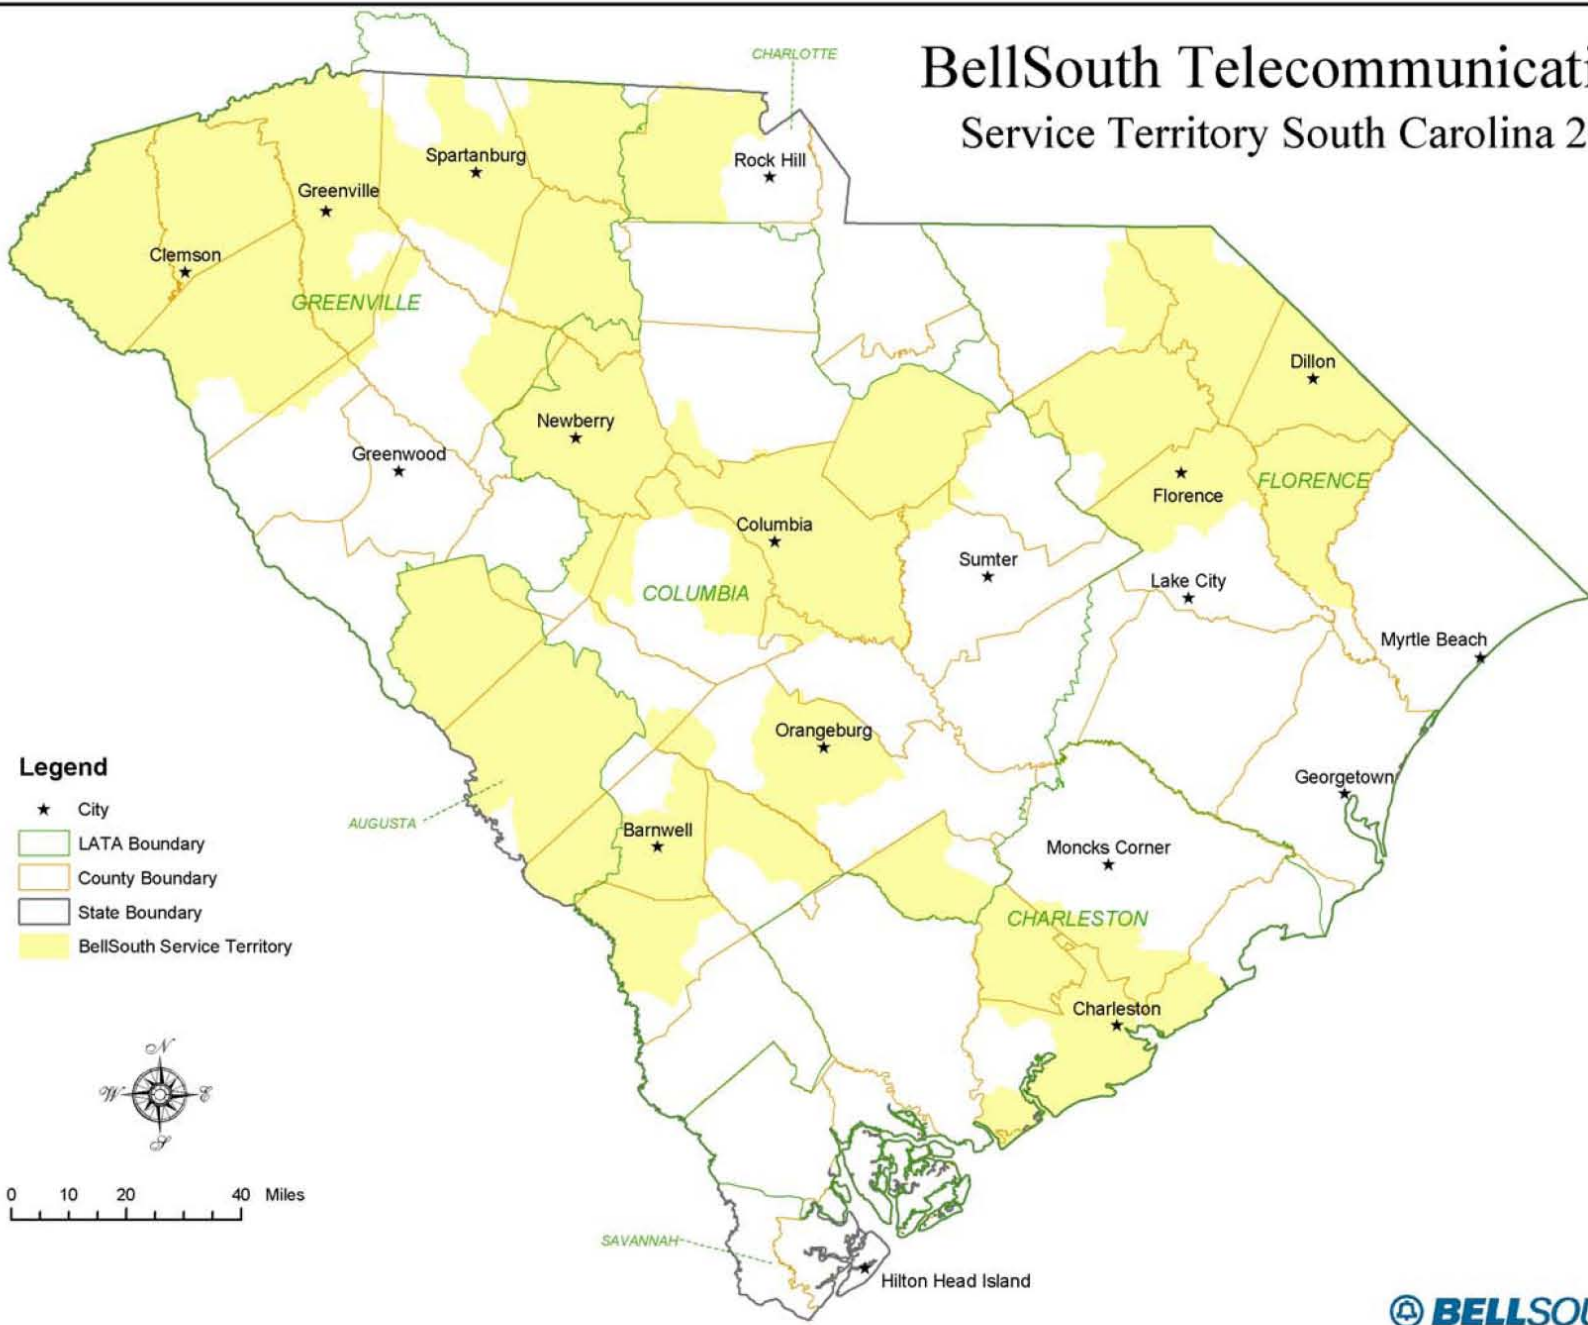

## Service Territory North Carolina 2004

### Legend

- ★ City
- LATA Boundary
- County Boundary
- State Boundary
- BellSouth Service Territory

0 15 30 60 Miles

### Legend

- ★ City
- LATA Boundary
- County Boundary
- State Boundary
- BellSouth Service Territory

## Legend

- ★ City
- LATA Boundary
- County Boundary
- State Boundary
- BellSouth Service Territory

0 15 30 60 Miles