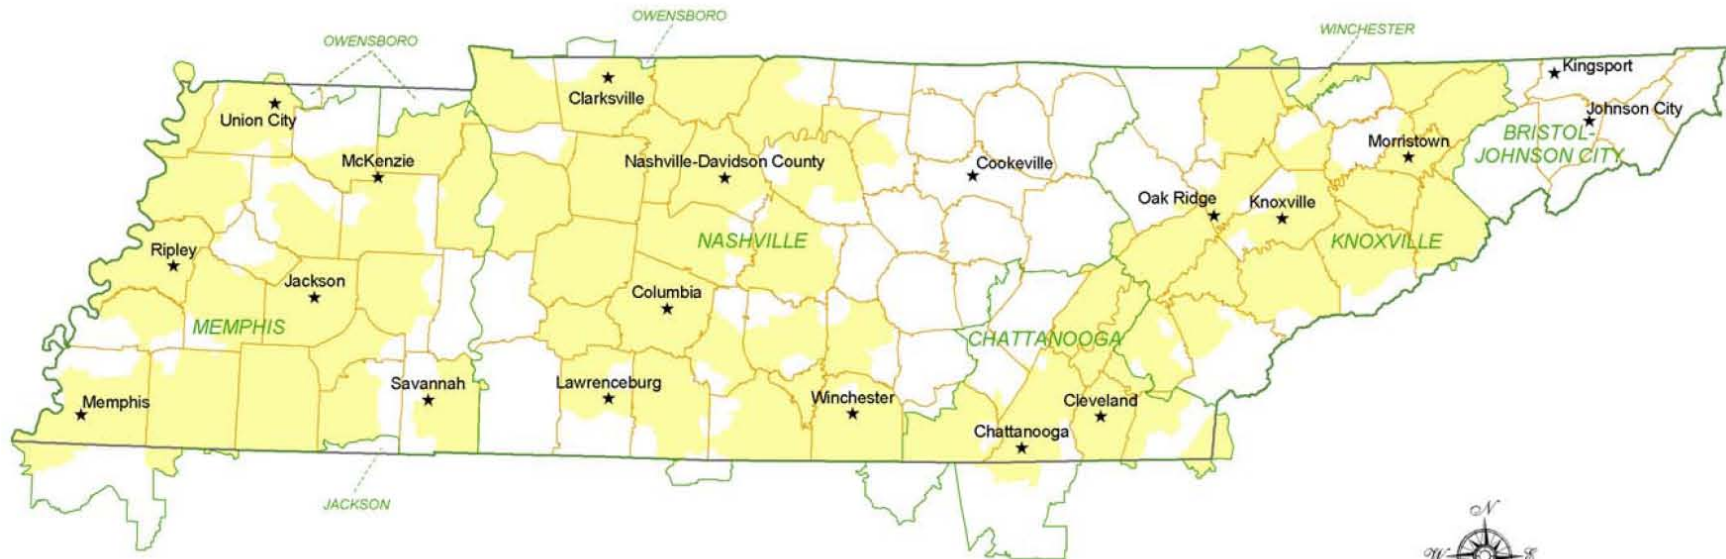

### Legend

- ★ City
- LATA Boundary
- County Boundary
- State Boundary
- BellSouth Service Territory

0 15 30 60 Miles

# BellSouth Telecommunications Service Territory South Carolina 2004

### Legend

- ★ City
- LATA Boundary
- County Boundary
- State Boundary
- BellSouth Service Territory

## Legend

- ★ City
- LATA Boundary
- County Boundary
- State Boundary
- BellSouth Service Territory

0 15 30 60 Miles