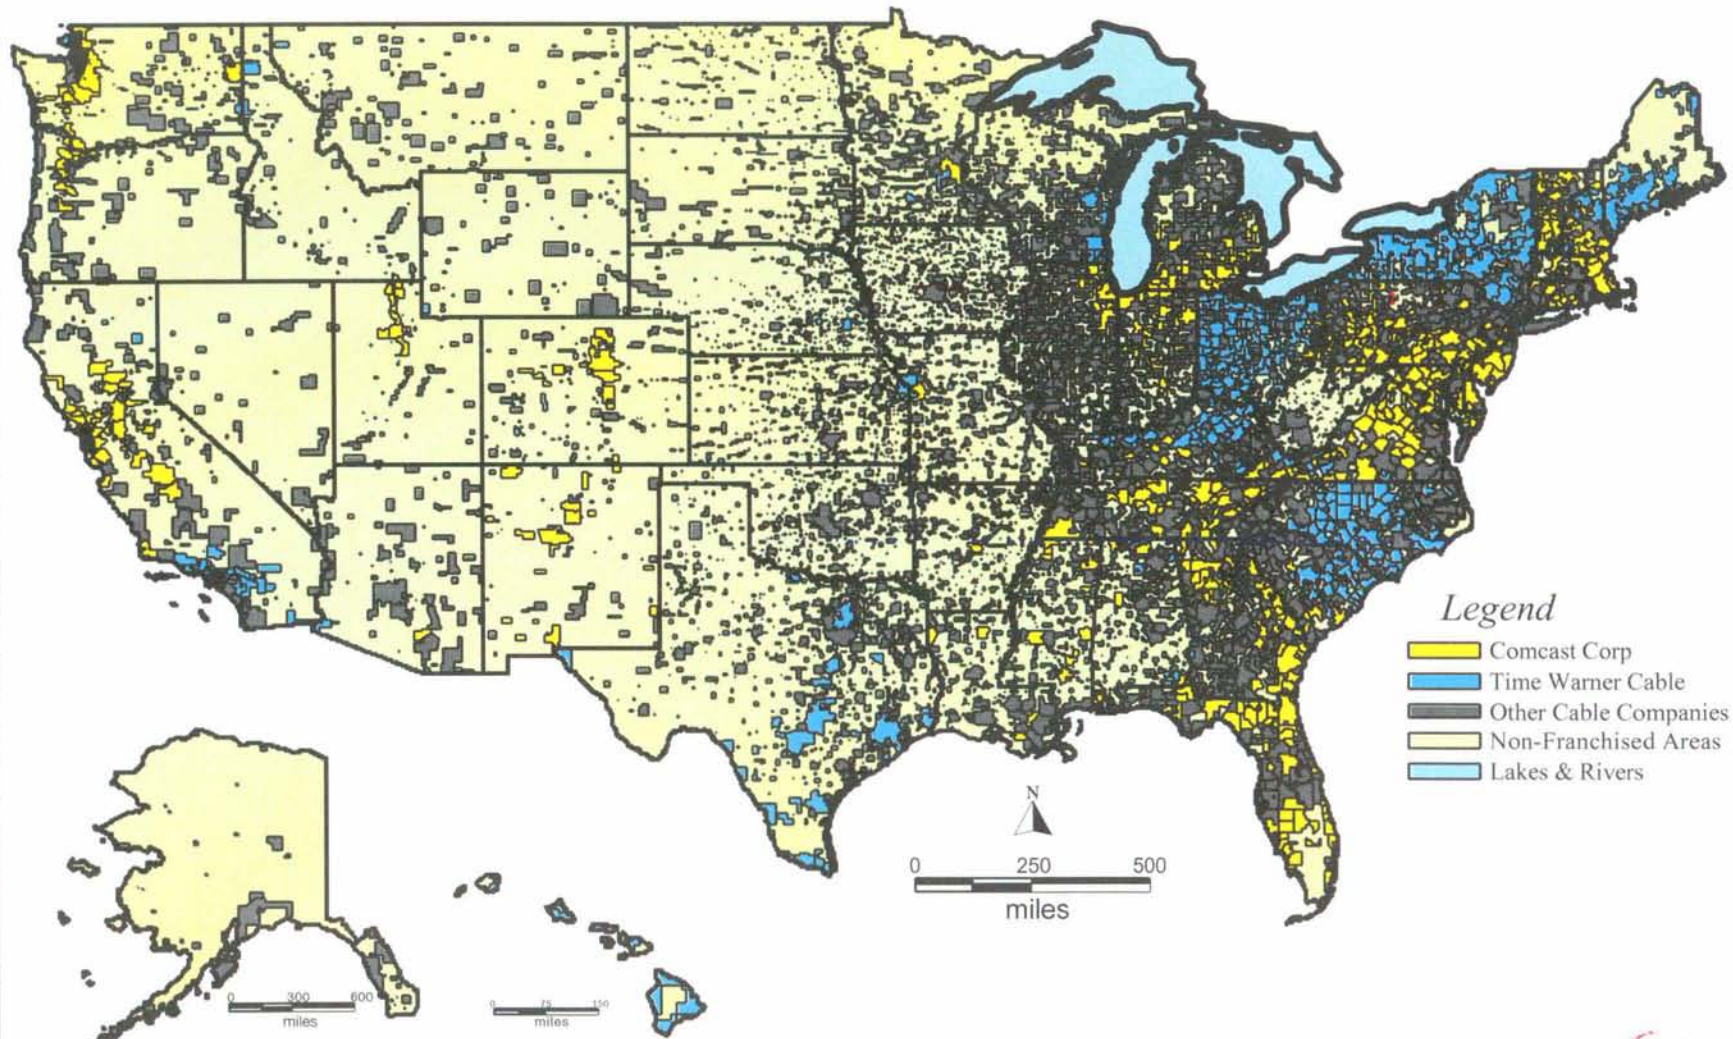

EXHIBIT FF

Color Map of Comcast, Time Warner and
Adelphia Franchise Areas Post-Transaction

Comcast & Time Warner Franchise Areas Post Adelphia Transaction

Legend

- Comcast Corp
- Time Warner Cable
- Other Cable Companies
- Non-Franchised Areas
- Lakes & Rivers

This map copyrighted May, 2005 by Data Mapping. Any reproduction of this map is prohibited.