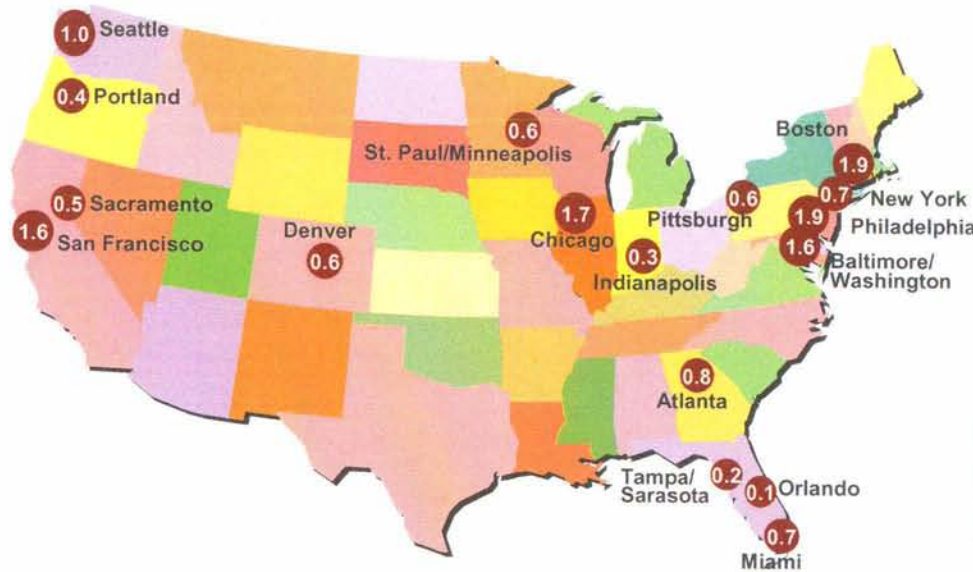

# EXHIBIT R

Color Map and Chart of  
Comcast Post-Transactions Service Areas

# Comcast Subscribers in Top 25 DMAs (Pre- and Post-Transactions)

DMA Rank	Market	Current Subscribers	Post-Transaction Subscribers
1	New York	719	719
2	Los Angeles	497	0
3	Chicago	1,744	1,744
4	Philadelphia	1,862	1,903
5	Boston	1,764	1,941
6	San Francisco	1,590	1,603
7	Dallas	528	0
8	Washington	725	963
9	Atlanta	686	763
10	Detroit	983	983
11	Houston	0	0
12	Seattle	1,022	1,022
13	Tampa/Sarasota	212	212
14	St. Paul/Minneapolis	345	538
15	Phoenix	0	0
16	Cleveland	85	0
17	Miami	654	739
18	Denver	663	663
19	Sacramento	534	534
20	Orlando	74	119
21	St. Louis	0	0
22	Pittsburgh	380	608
23	Baltimore	619	649
24	Portland	391	406
25	Indianapolis	271	271